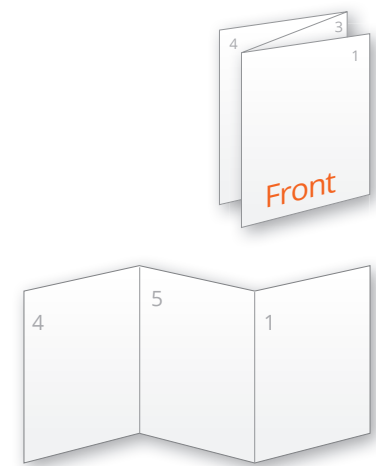

4

Fold

5

Fold

1
Front

216 mm
210 mm

DESIGN TEMPLATE

Open format : 297 x 210 mm

Closed format : 99 x 210 mm

Import this file on a separate layer in your design program. Don't forget to put this layer invisible when you export to your final PDF.

Bleed format (303 x 216 mm)

Trim format + 3 mm cut margin.
Let the background and all other images run through till this border.

Trim format (297 x 210 mm)

Border of final format after cutting.

Safety zone

Keep your text and other important information within this border minimum 3 mm within trim format.

99 mm

99 mm

99 mm

297 mm

303 mm

2

Fold

3

Fold

6
Back

216 mm
210 mm

DESIGN TEMPLATE FOLDED LEAFLET - DL 6 PAGE ZIGZAG