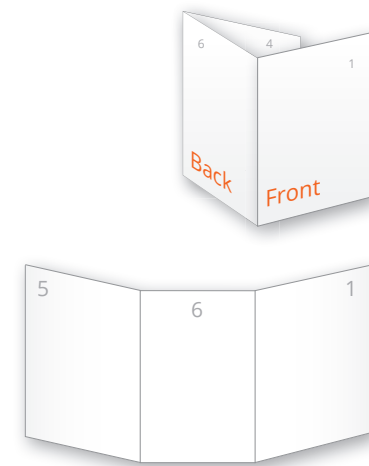

5

Fold

6
Back

Fold

1
Front

216 mm
210 mm

DESIGN TEMPLATE

Open format : 297 x 210 mm
Closed format : 100 x 210 mm

Import this file on a separate layer in your design program. Don't forget to put this layer invisible when you export to your final PDF.

Bleed format (303 x 216 mm)
Trim format + 3 mm cut margin.
Let the background and all other images run through till this border.

Trim format (297 x 210 mm)
Border of final format after cutting.

Safety zone
Keep your text and other important information within this border minimum 3 mm within trim format.

97 mm

100 mm

100 mm

297 mm

303 mm

2

Fold

3

Fold

4

216 mm
210 mm

DESIGN TEMPLATE FOLDED LEAFLET DL 6 Page Roll Fold

Open format : 297 x 210 mm