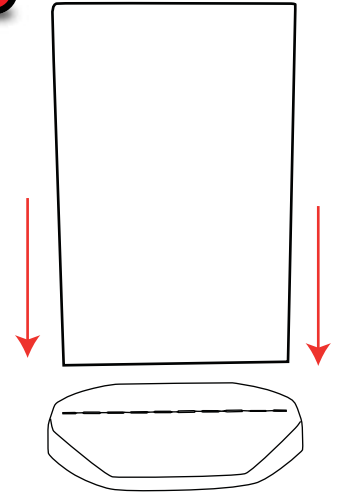

Shield

Curve

Arch

1

2

3

4

Weight: 8kg

Hardware Dimensions: 465(w) x 450(d) x 50(h) mm

Max Graphic Size: 410(w) x 800(h) x 1.2(d) mm