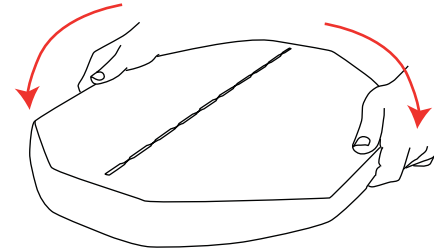

Shield

Curve

Arch

1

2

3

4

Weight: 8kg

Hardware Dimensions: 465(w) x 450(d) x 50(h) mm

Max Graphic Size: 410(w) x 800(h) x 1.2(d) mm