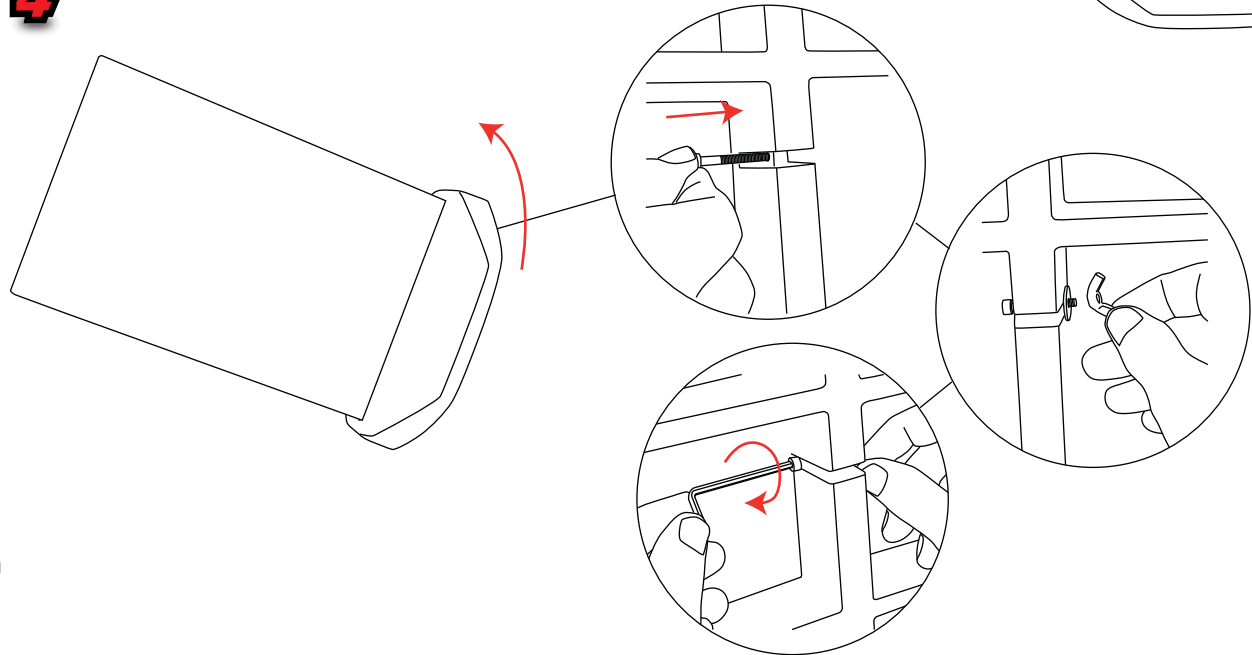

Shield

Curve

Arch

1

2

3

4

Weight: 8kg

Hardware Dimensions: 465(w) x 450(d) x 50(h) mm

Max Graphic Size: 410(w) x 800(h) x 1.2(d) mm